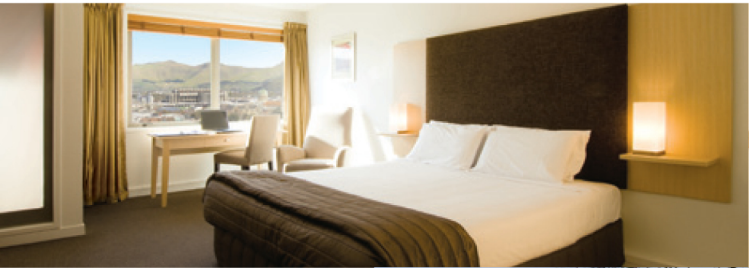

ISTAY ON CASHEL

CHRISTCHURCH by Oaks Hotels and Resorts

Hotel Features

- Convenient CBD location
- Security access
- Tour booking desk
- 24 hour reception
- Internet kiosk
- Guest laundry service
- Guest lounge with television

Apartment Features

- Studio, executive studio, 1 & 2 bedroom apartments
- Kitchenette facilities
- Convection microwave oven
- SKY TV
- Direct dial phone with voicemail
- Broadband Internet access

Proximity Information